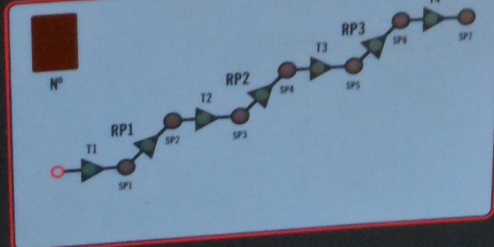

PROGRAM

MEASURE

°C

°F

H M

TIME

OUT FAN ALARM PWR

FUNC FAST